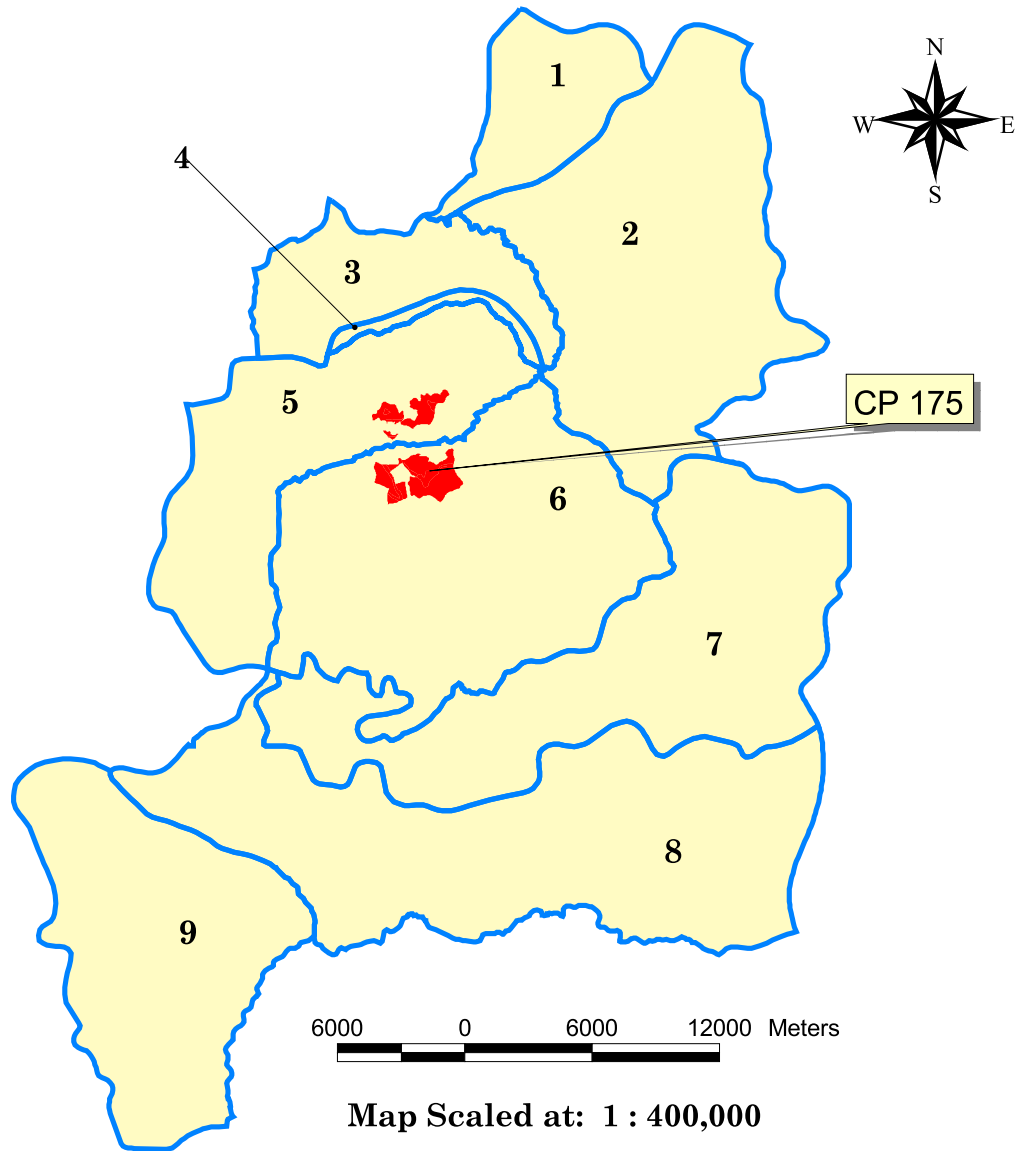

Territories

1. Tax Gwa Ansx
Wilps Hanamuxw
2. Luu Skayansit
Wilps Gwis Gyen
3. Ansa Ax
Wilps Wiis Diis
4. Xsi Noon
Wilps Gwagl Lo
5. Xsuwii Luu Negwit
Wilps Hanamuxw
6. Minhl Anhl Gii
Wilps Gwagl Lo
7. Dam Giist
Wilps Guxsan
8. Wii Tax
Wilps Duubisxw
9. Xsansisnak
Wilps Haakasxw

Gitseguecla Administrative Watershed

Map Key

House Boundaries

Cutting Permit 175

Produced By: Gitxsan GIS Department
 PO Box 229 Hazelton, BC V0J 1Y0
 Ph: 250 842 6780 ext 381
gitxsangis@bulkley.net